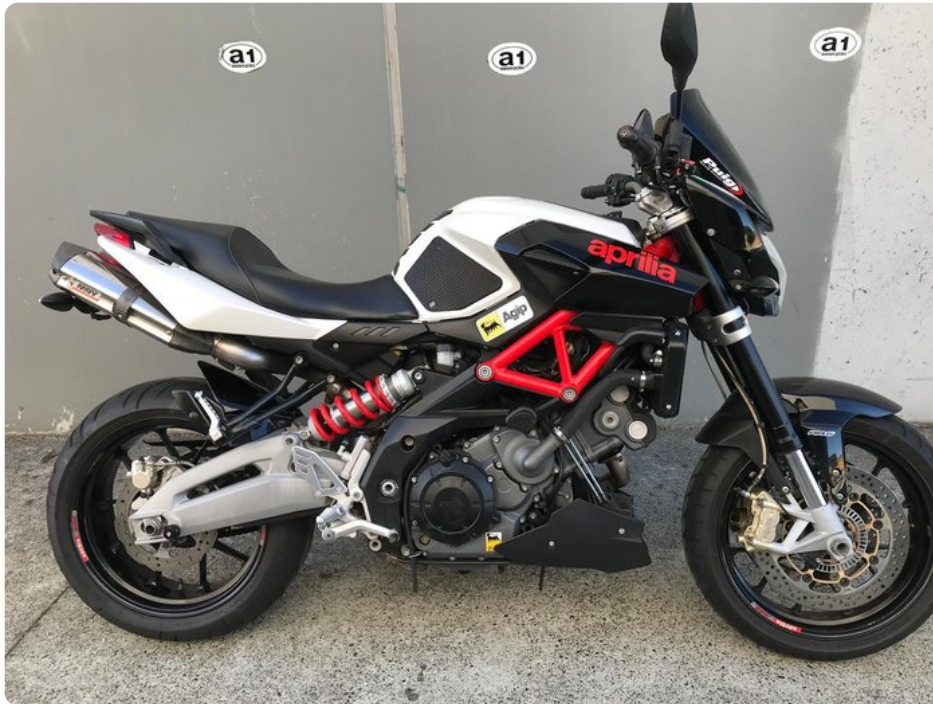

2012 Aprilia Shiver Sport 750

Shiver

\$5,990

Ex. Govt. Charges

Enquire Now

Scan the QR code below
for more information

 Year
2012

 Kilometres
38,500 kms

 Transmission
Manual

 Engine
749

 Power
70.8

 Drive Type
Chain

 Fuel System
**749.9cc, 4-Stroke,
8-valve, DOHC, 90°
V-Twin, 2-cyl**

 Body Type
Road

 Vin #
ZD4RAG004CS001842

 Stock #
001842A

2012 Aprilia Shiver 750 – Italian Style, Performance & Character!

If you're looking for something that stands out from the crowd, this 2012 Aprilia Shiver 750 delivers the perfect blend of Italian styling, V-twin performance and everyday rideability.